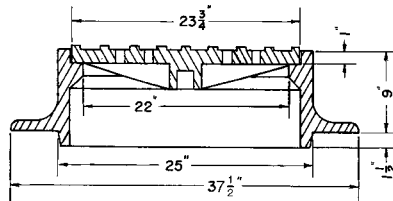

**R-1767-4**  
**Manhole Frame, Vented Lid**

Heavy Duty

**R-1769-A**  
**Manhole Frame, Solid Lid**

Heavy Duty

Bottom anchor lugs located at 60° intervals.

Available Grate: **R-2395-1**  
(see **Inlet Frames & Grates. R-2000 Series** table)

**R-1771**  
**Manhole Frame, Vented Lid**

Heavy Duty

Specify if solid lid required.

Available Grate: **R-2418**  
(see **Inlet Frames & Grates. R-2000 Series** table)

**R-1772**  
**Manhole Frame, Solid Lid**