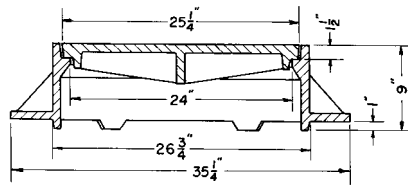

**R-1767-4**  
**Manhole Frame, Vented Lid**

Heavy Duty

**R-1769-A**  
**Manhole Frame, Solid Lid**

Heavy Duty

Bottom anchor lugs located at 60° intervals.

Available Grate: **R-2395-1**  
(see **Inlet Frames & Grates. R-2000 Series** table)

**R-1771**  
**Manhole Frame, Vented Lid**

Heavy Duty

Specify if solid lid required.

Available Grate: **R-2418**  
(see **Inlet Frames & Grates. R-2000 Series** table)

**R-1772**  
**Manhole Frame, Solid Lid**