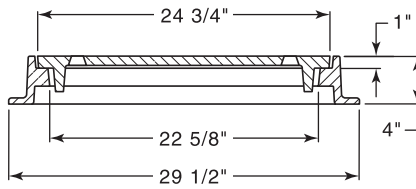

**R-1767-4**  
**Manhole Frame, Vented Lid**

Heavy Duty

**R-1769-A**  
**Manhole Frame, Solid Lid**

Heavy Duty

Bottom anchor lugs located at 60° intervals.

Available Grate: **R-2395-1**  
(see **Inlet Frames & Grates. R-2000 Series** table)

**R-1771**  
**Manhole Frame, Vented Lid**

Heavy Duty

Specify if solid lid required.

Available Grate: **R-2418**  
(see **Inlet Frames & Grates. R-2000 Series** table)

**R-1772**  
**Manhole Frame, Solid Lid**